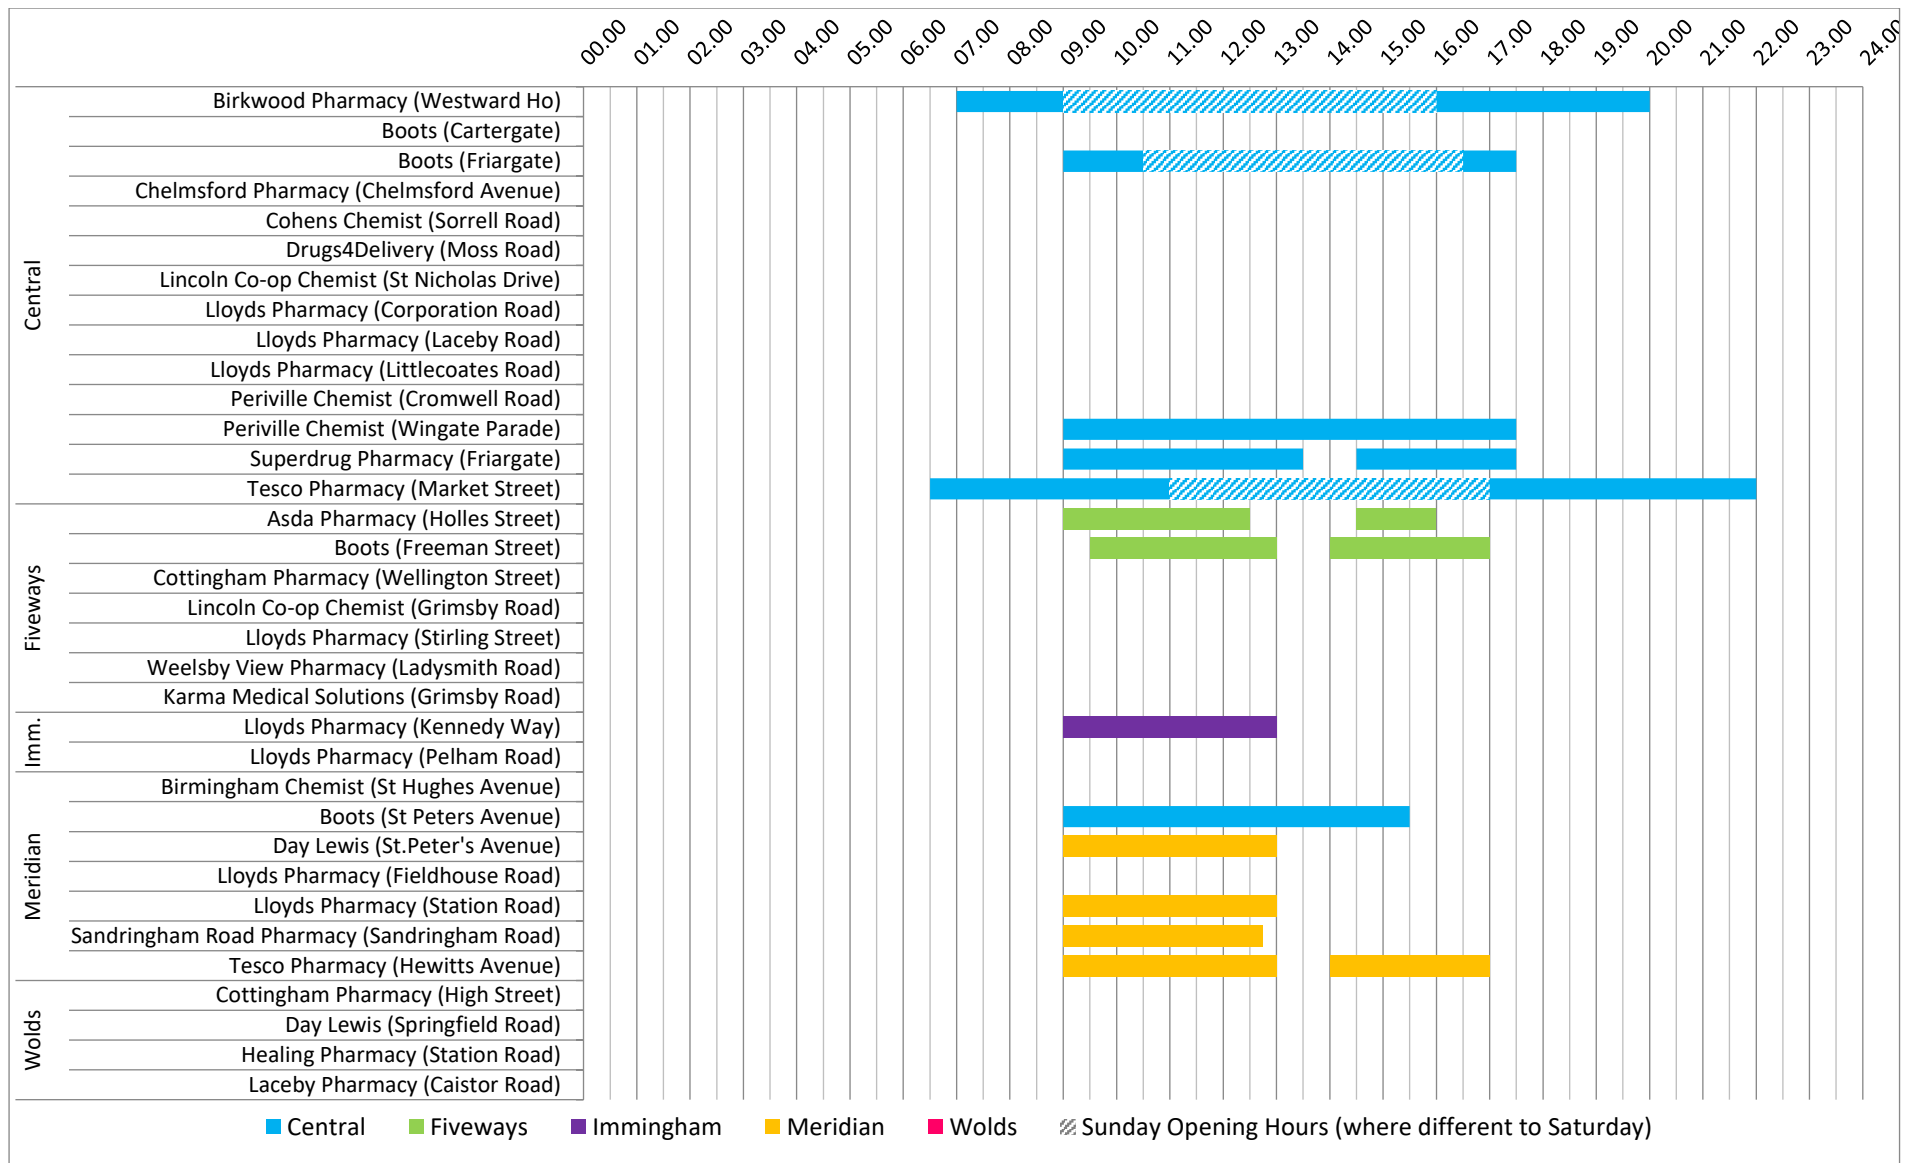

North East Lincolnshire Health and Wellbeing Board
Pharmacy opening hours
October 2022

This document accompanies the 2022 North East Lincolnshire pharmaceutical needs assessment, and presents the opening hours of all pharmacies in North East Lincolnshire, split by core hours/all hours, weekday hours/weekend hours, and locality. The map below for reference purposes shows the locations of the thirty four pharmacies in North East Lincolnshire.

Figure 1. North East Lincolnshire pharmacy locations

Figure 2. Weekday all pharmacy opening hours by locality

Figure 3. Saturday all pharmacy opening hours by locality

Figure 4. Sunday all pharmacy opening hours by locality

Figure 5. Weekday core pharmacy opening hours by locality

Figure 6. Weekend core pharmacy opening hours by locality