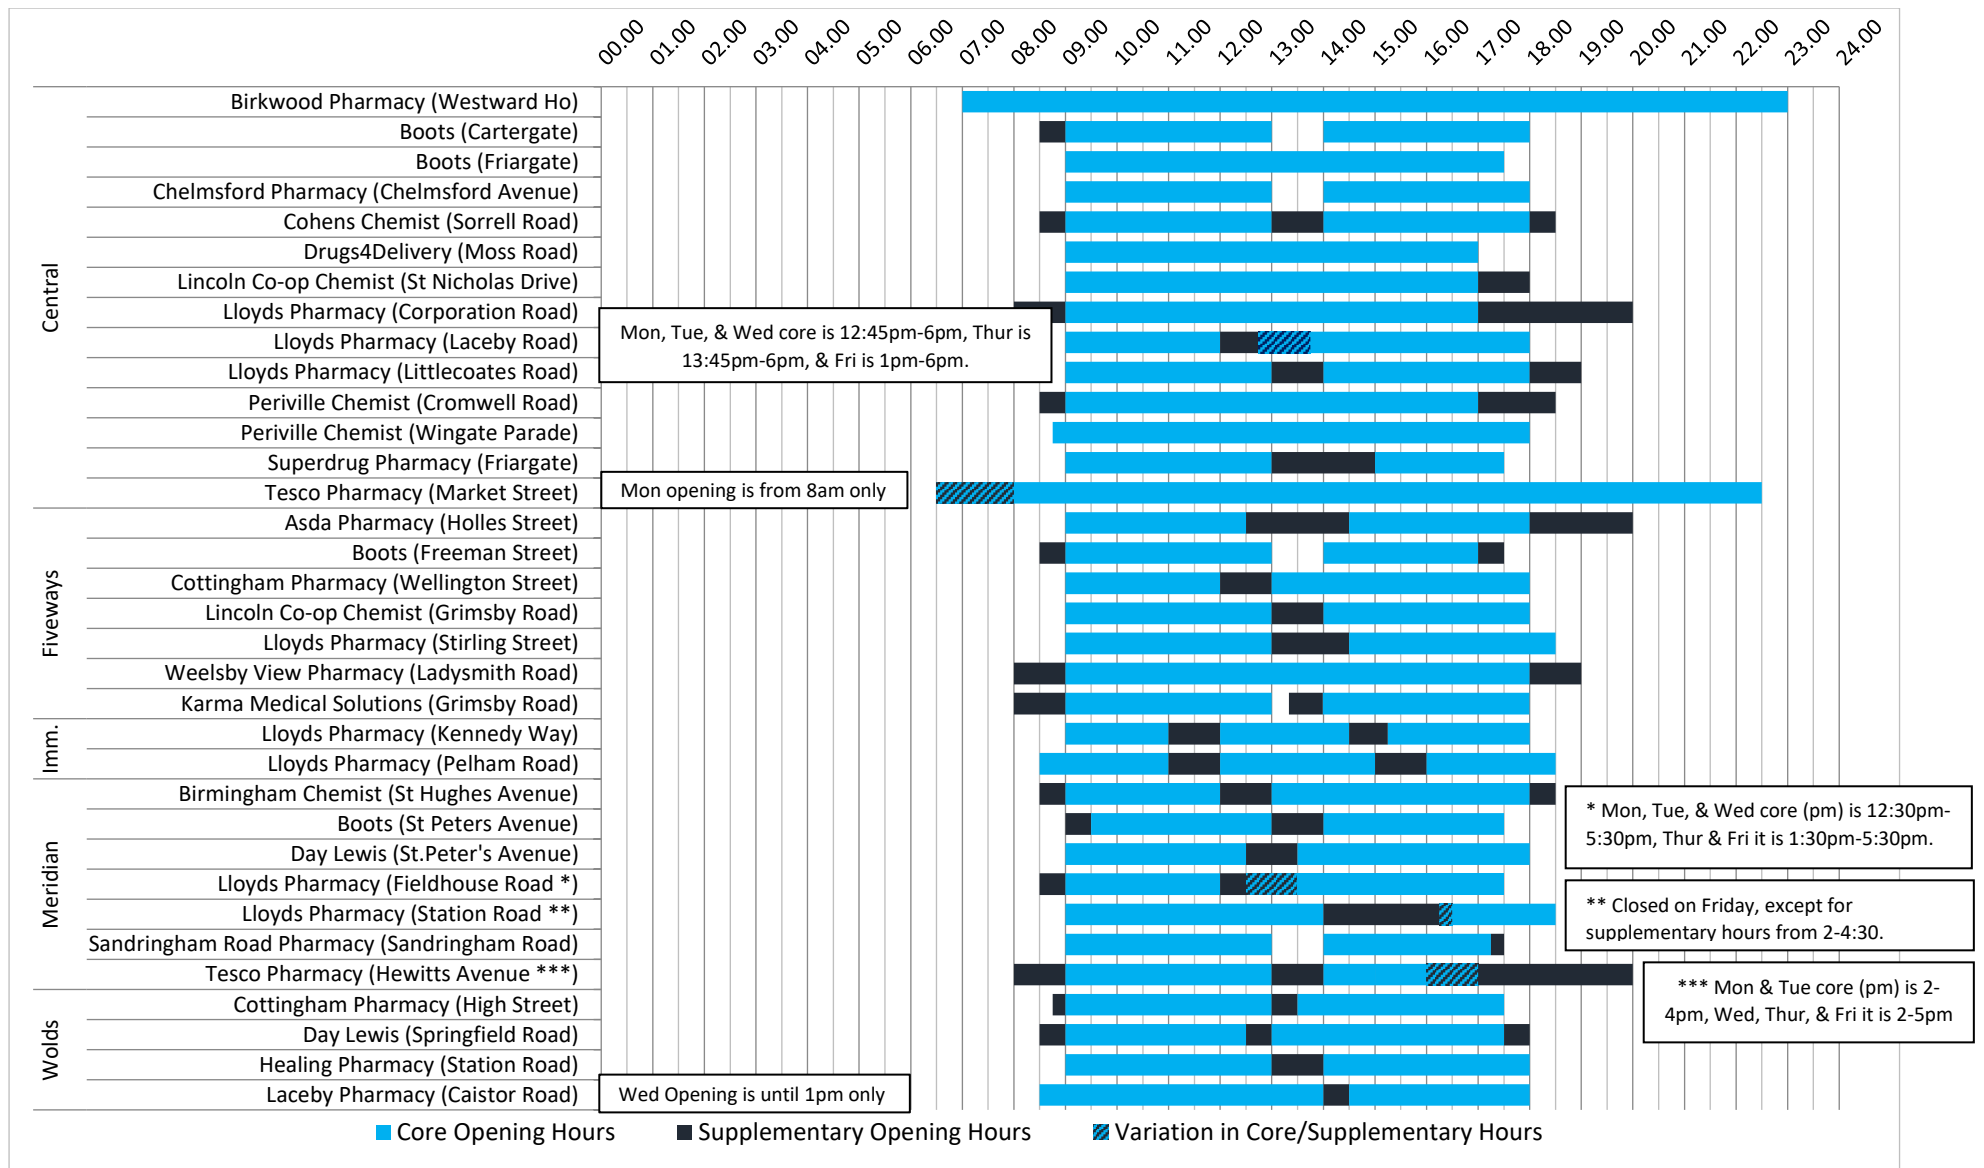

North East Lincolnshire Health and Wellbeing Board
Pharmacy opening hours
October 2022

This document accompanies the 2022 North East Lincolnshire pharmaceutical needs assessment, and presents the opening hours of all pharmacies in North East Lincolnshire, split by core hours/all hours, weekday hours/weekend hours, and locality. The map below for reference purposes shows the locations of the thirty four pharmacies in North East Lincolnshire.

Figure 1. North East Lincolnshire pharmacy locations

Figure 2. Weekday all pharmacy opening hours by locality

Figure 3. Saturday all pharmacy opening hours by locality

Figure 4. Sunday all pharmacy opening hours by locality

Figure 5. Weekday core pharmacy opening hours by locality

Figure 6. Weekend core pharmacy opening hours by locality