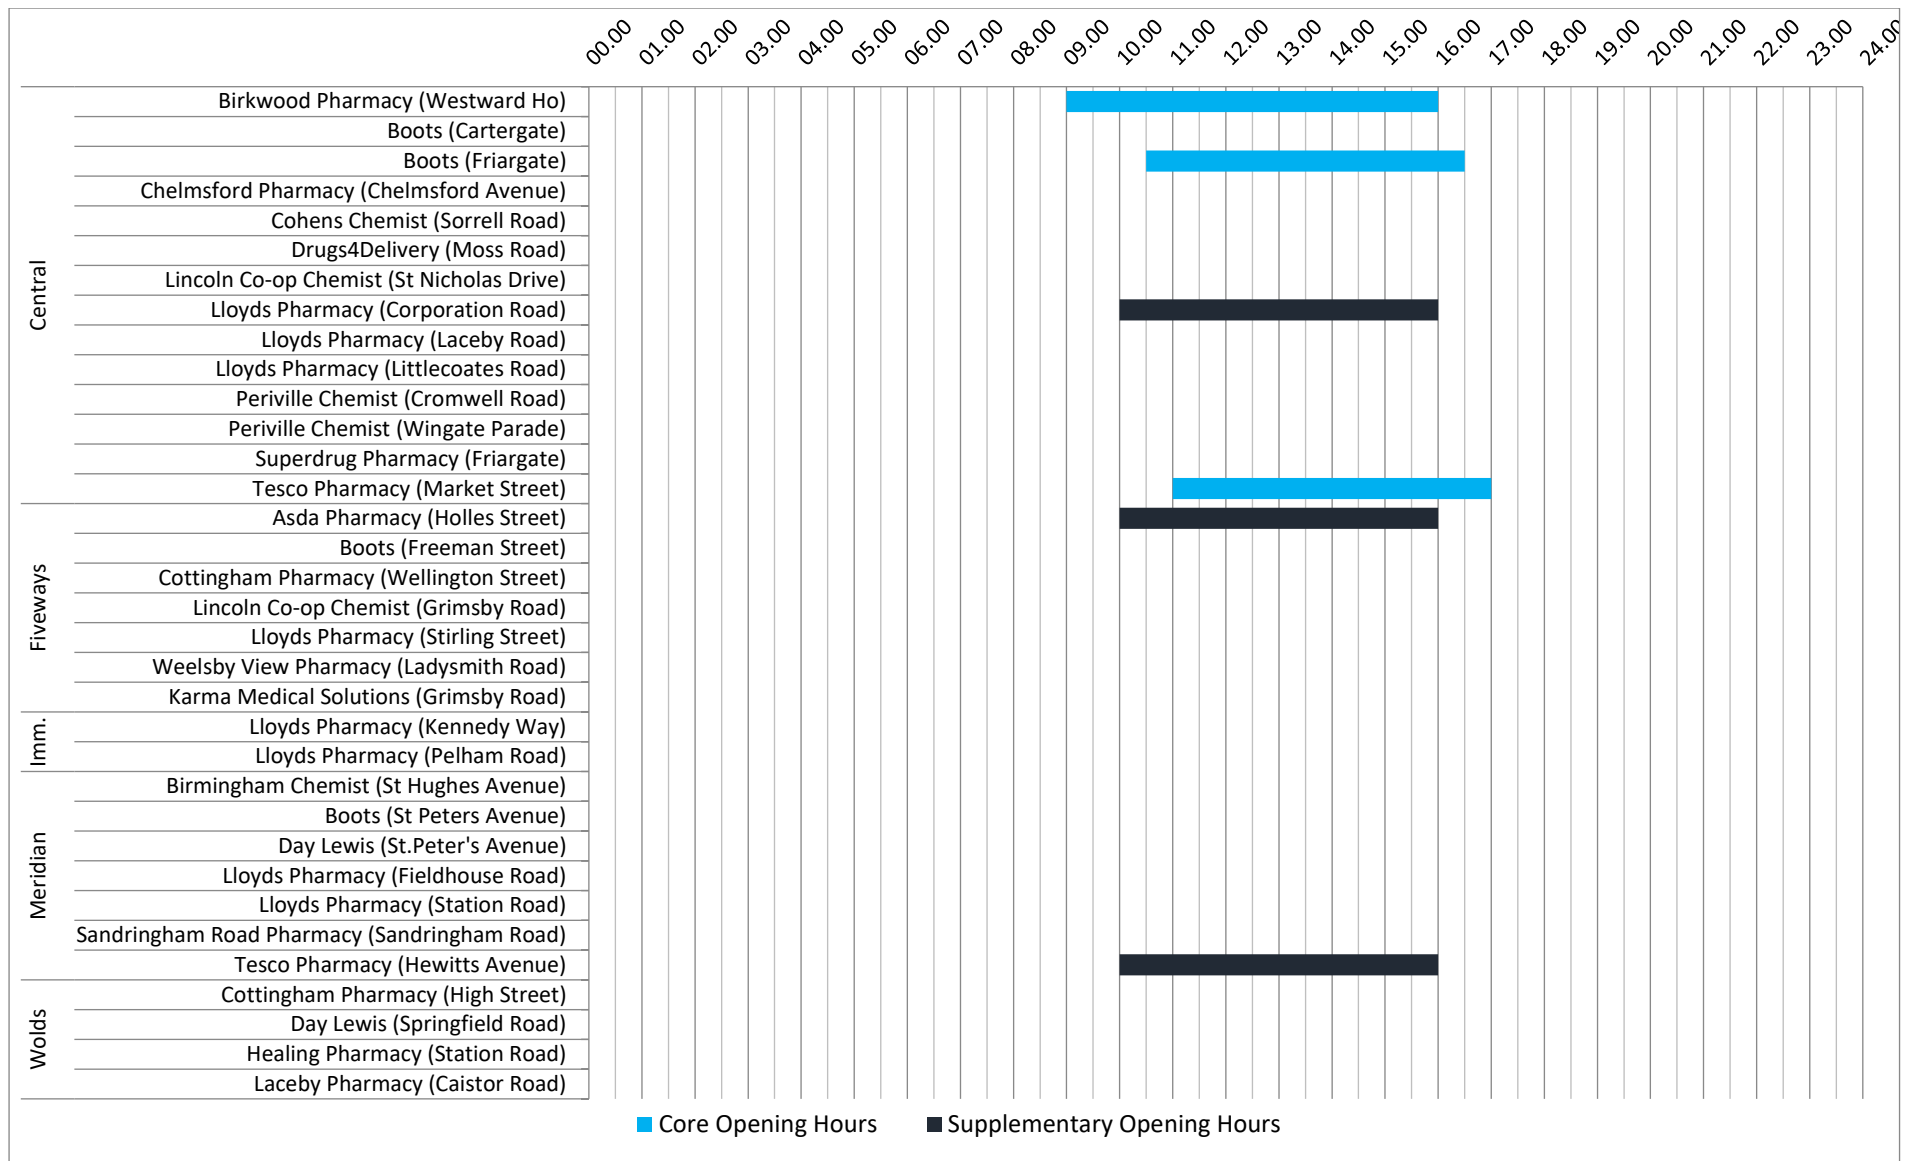

North East Lincolnshire Health and Wellbeing Board
Pharmacy opening hours
October 2022

This document accompanies the 2022 North East Lincolnshire pharmaceutical needs assessment, and presents the opening hours of all pharmacies in North East Lincolnshire, split by core hours/all hours, weekday hours/weekend hours, and locality. The map below for reference purposes shows the locations of the thirty four pharmacies in North East Lincolnshire.

Figure 1. North East Lincolnshire pharmacy locations

Figure 2. Weekday all pharmacy opening hours by locality

Figure 3. Saturday all pharmacy opening hours by locality

Figure 4. Sunday all pharmacy opening hours by locality

Figure 5. Weekday core pharmacy opening hours by locality

Figure 6. Weekend core pharmacy opening hours by locality