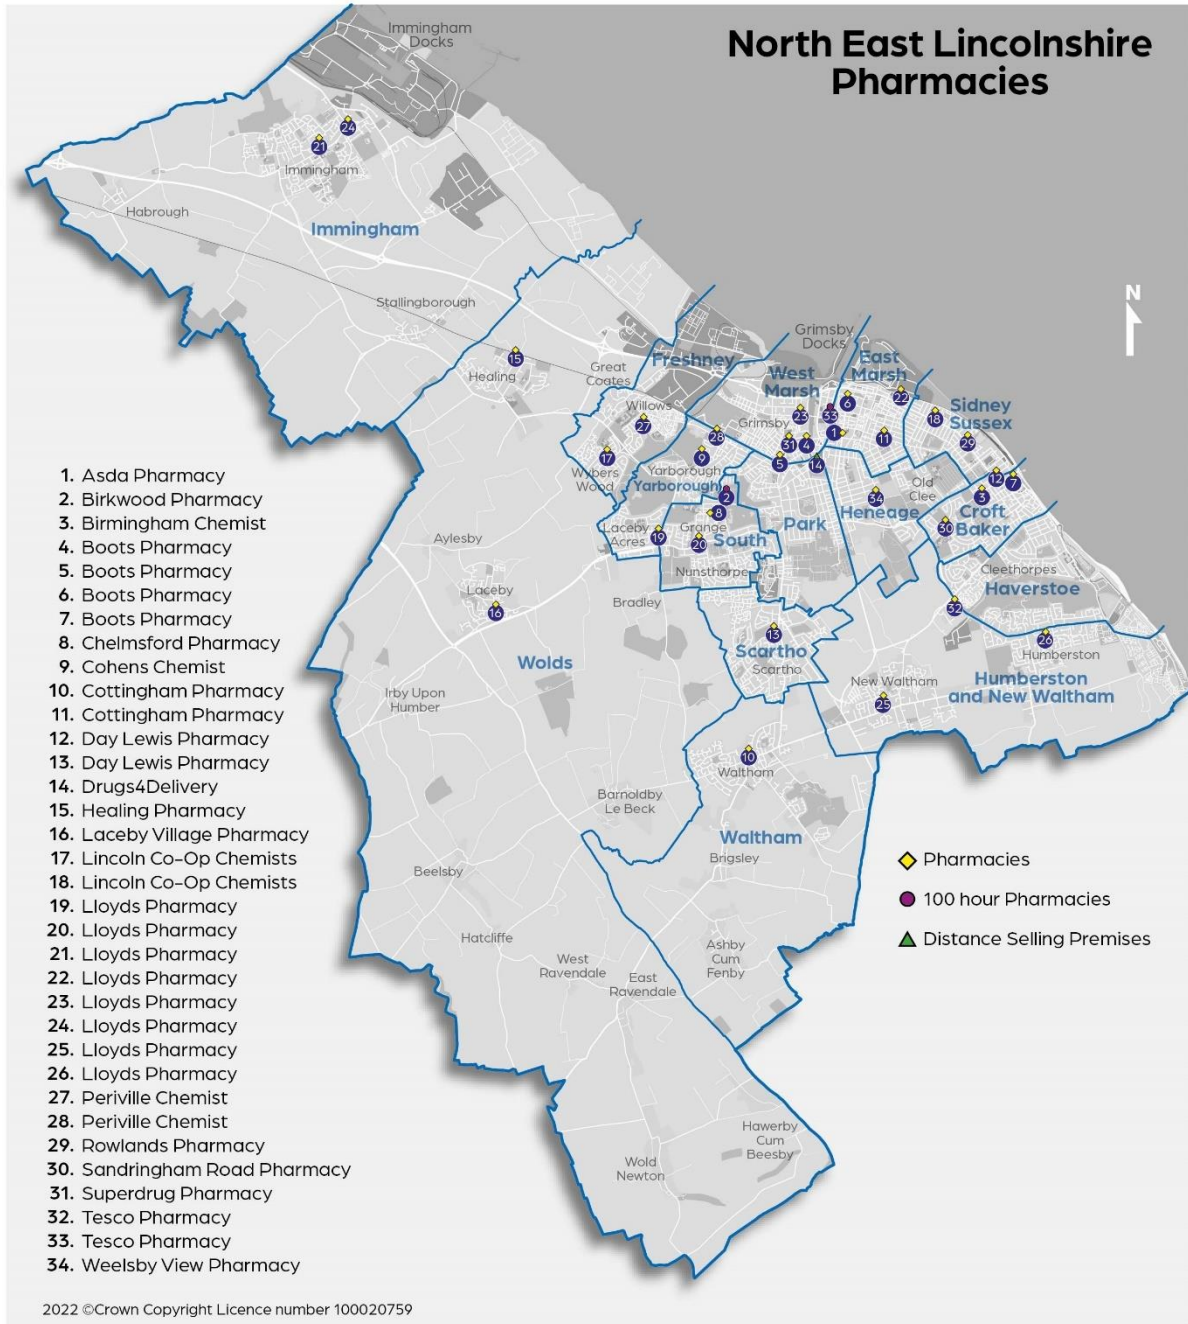

North East Lincolnshire Health and Wellbeing Board
Pharmacy opening hours
October 2022

This document accompanies the 2022 North East Lincolnshire pharmaceutical needs assessment, and presents the opening hours of all pharmacies in North East Lincolnshire, split by core hours/all hours, weekday hours/weekend hours, and locality. The map below for reference purposes shows the locations of the thirty four pharmacies in North East Lincolnshire.

Figure 1. North East Lincolnshire pharmacy locations

Figure 2. Weekday all pharmacy opening hours by locality

Figure 3. Saturday all pharmacy opening hours by locality

Figure 4. Sunday all pharmacy opening hours by locality

Figure 5. Weekday core pharmacy opening hours by locality

Figure 6. Weekend core pharmacy opening hours by locality