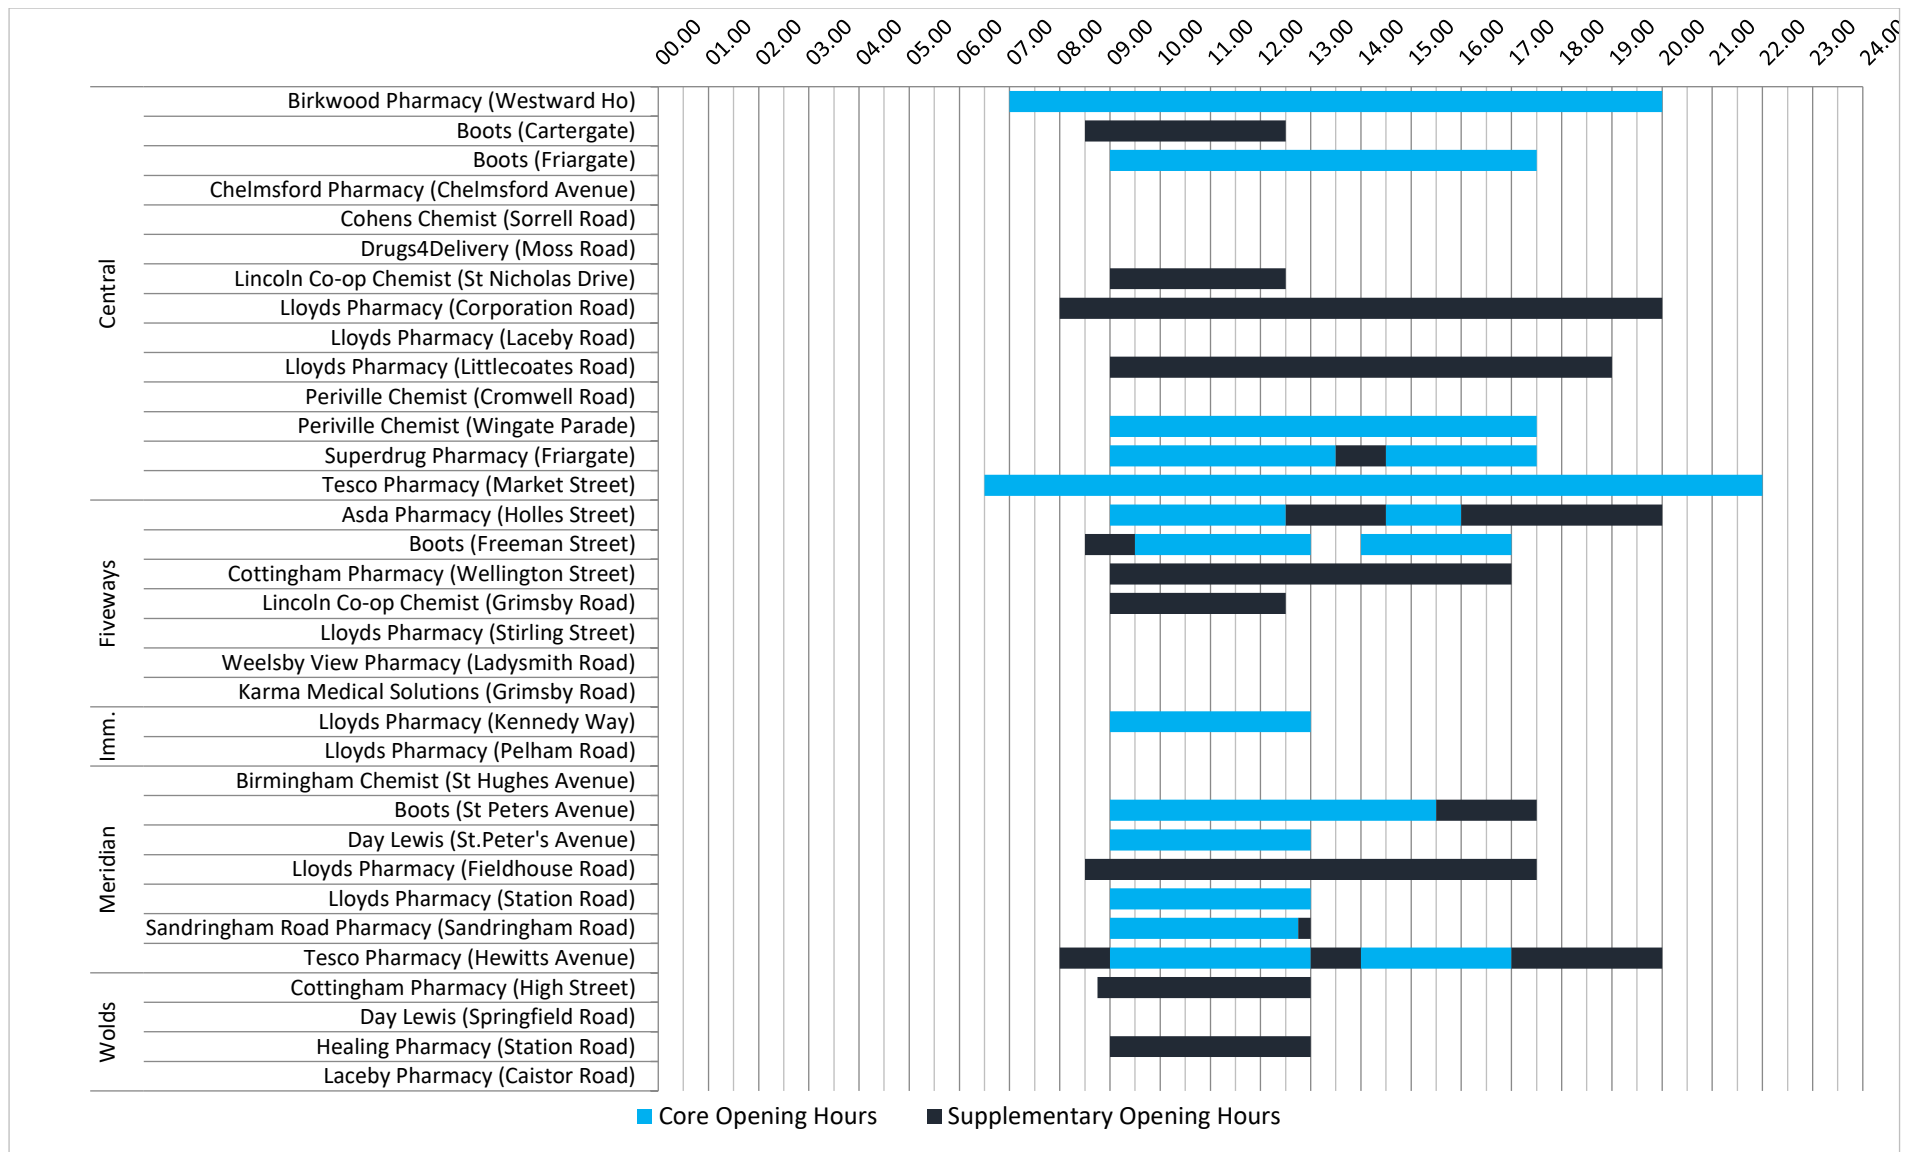

North East Lincolnshire Health and Wellbeing Board
Pharmacy opening hours
October 2022

This document accompanies the 2022 North East Lincolnshire pharmaceutical needs assessment, and presents the opening hours of all pharmacies in North East Lincolnshire, split by core hours/all hours, weekday hours/weekend hours, and locality. The map below for reference purposes shows the locations of the thirty four pharmacies in North East Lincolnshire.

Figure 1. North East Lincolnshire pharmacy locations

Figure 2. Weekday all pharmacy opening hours by locality

Figure 3. Saturday all pharmacy opening hours by locality

Figure 4. Sunday all pharmacy opening hours by locality

Figure 5. Weekday core pharmacy opening hours by locality

Figure 6. Weekend core pharmacy opening hours by locality