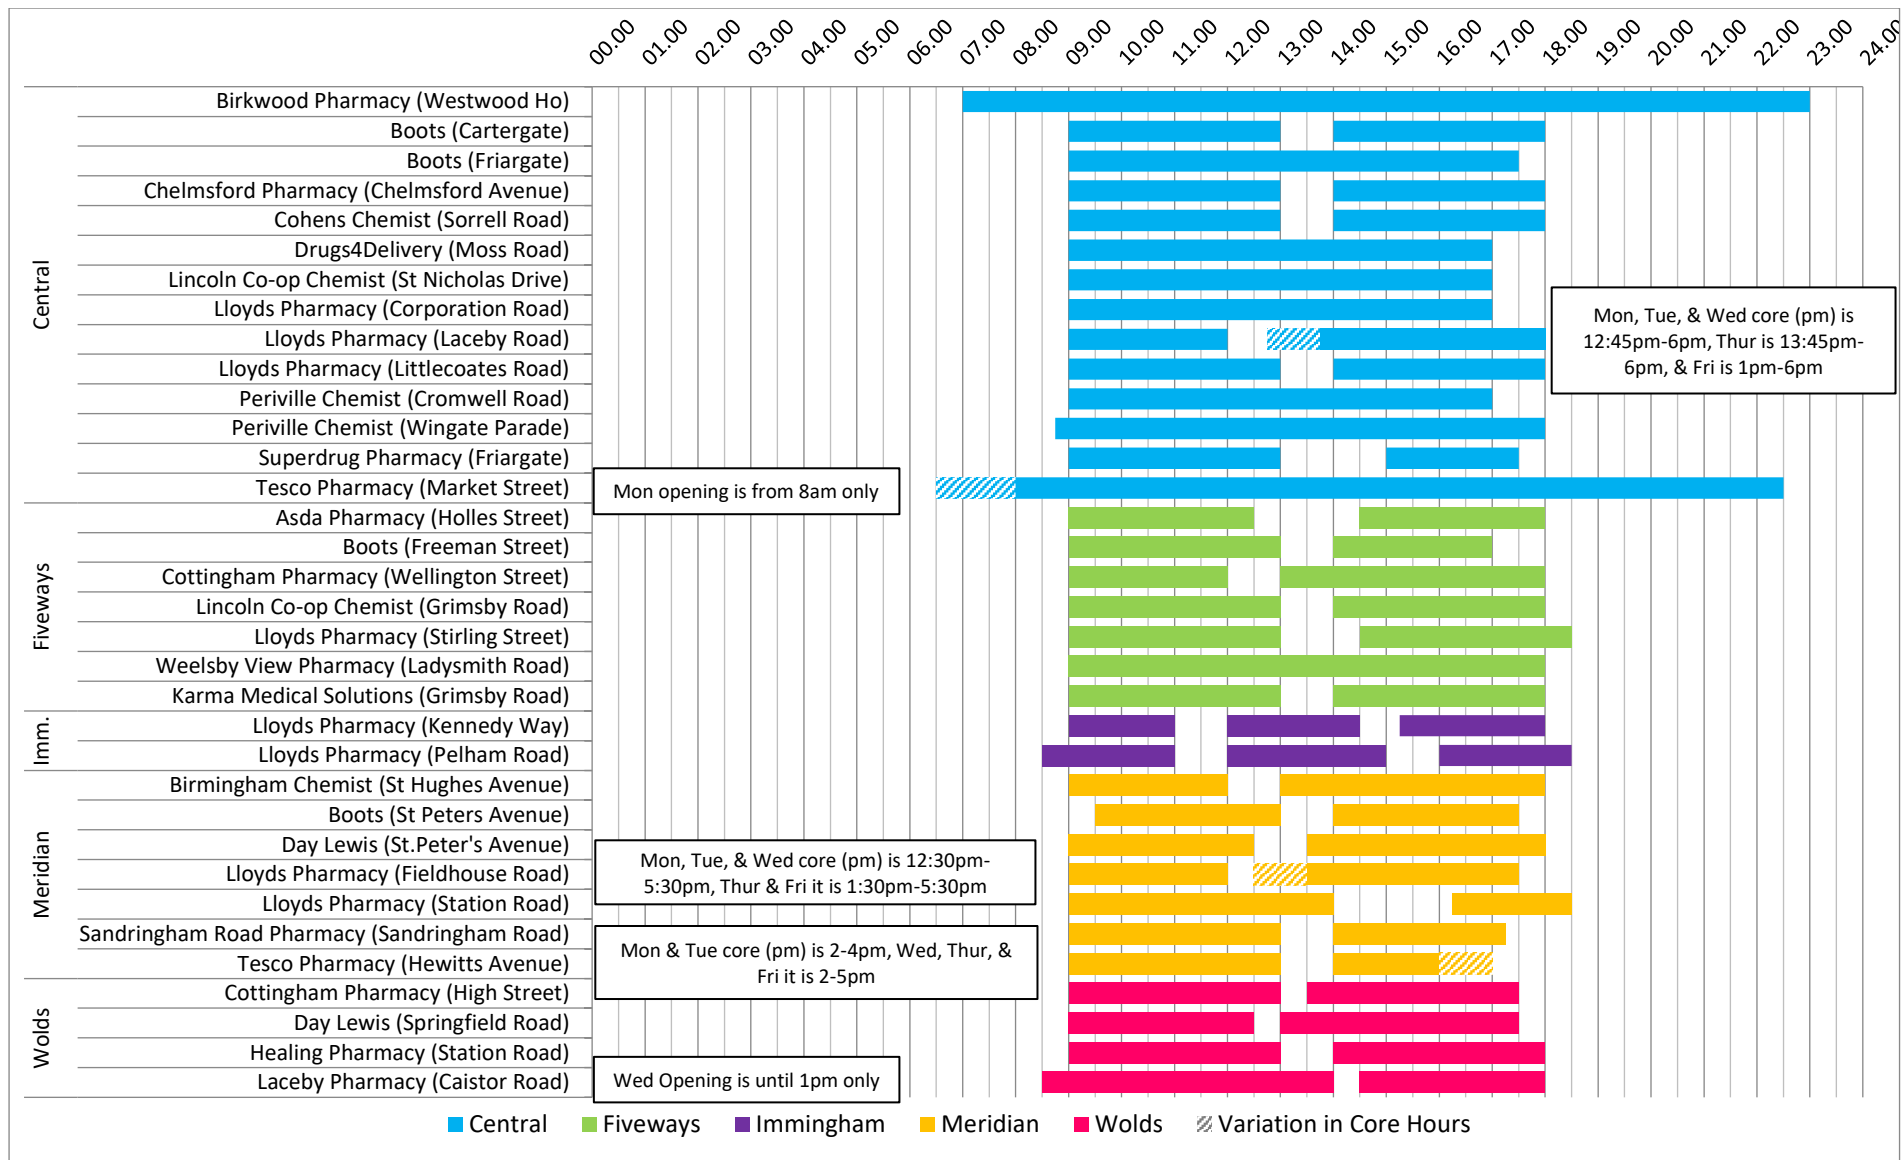

North East Lincolnshire Health and Wellbeing Board
Pharmacy opening hours
October 2022

This document accompanies the 2022 North East Lincolnshire pharmaceutical needs assessment, and presents the opening hours of all pharmacies in North East Lincolnshire, split by core hours/all hours, weekday hours/weekend hours, and locality. The map below for reference purposes shows the locations of the thirty four pharmacies in North East Lincolnshire.

Figure 1. North East Lincolnshire pharmacy locations

Figure 2. Weekday all pharmacy opening hours by locality

Figure 3. Saturday all pharmacy opening hours by locality

Figure 4. Sunday all pharmacy opening hours by locality

Figure 5. Weekday core pharmacy opening hours by locality

Figure 6. Weekend core pharmacy opening hours by locality